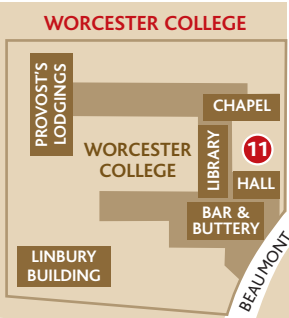

**BLACKWELL'S
FESTIVAL
MARQUEE,
BOX OFFICE,
AND
BOOKSHOP**

**ASHMOLEAN
MUSEUM**
**TAYLOR
INSTITUTION**
(Entrance from
St. Giles)

**TO WORCESTER
COLLEGE**
(see inset
below)

**TO RAILWAY
STATION**

**TO RAILWAY
STATION**

KEY

- 1 Festival Marquee – Box Office and Bookshop
- 2 Sheldonian Theatre
- 3 Exeter College Chapel
- 4 Divinity School
- 5 OMS Lecture Theatre
- 6 OMS Seminar Room
- 7 Weston Library – Lecture Theatre, Blackwell Hall, Exhibition Galleries, and Café and Toilets
- 8 Jesus College: Lecture Theatre, Ship Street Centre
- 9 Story Museum
- 10 The Town Hall
- 11 Worcester College
- 12 Ashmolean
- 13 Taylor Institution
- 14 St John's: Auditorium
- 15 Keble College
- 16 Museum of Natural History

Walking tours, start outside

- 17 Balliol College
- 18 St John's College